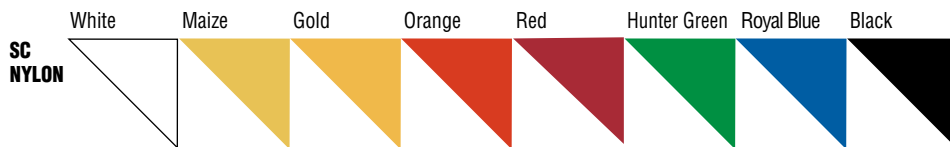

## Powdercoatings

Add suffix /POWD to model number. Contact the factory for sample chips to see exact color.

Coordinated colors in Almond featuring Naugahyde® seat cushion material, Lexan corner guard, grab bar and vinyl shower curtain.

## Phenolic Slats

## Lexan Corner Guards

White is standard. Add suffix C to model number for colors other than white.

## Shower Curtains

White is standard. Add suffix C to model number for colors other than white.