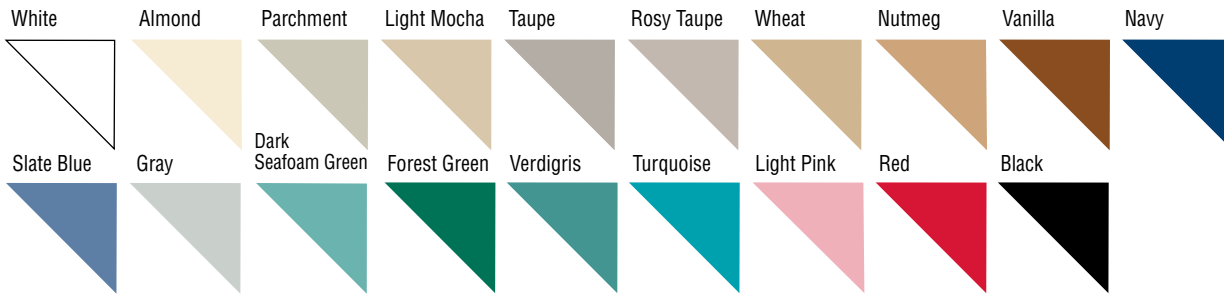

Shower Seat Cushions

Add suffix /CC to model number.