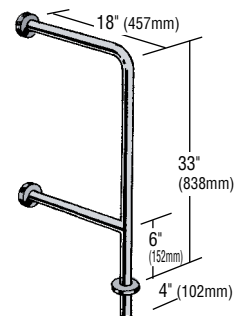

Dimensions are centerline unless noted otherwise.

- These shower bars are Series H/R-1 satin finish stainless steel with 1½" O.D. tubing (38mm) and exposed screw flanges.
- (A) H-36/R-1 Basic Straight Bar;
  - (B) H-2424V/R-1, LH Shower Bar with Vertical Arm;
  - (C) H-483/R-1 Wraparound Bar;
  - (D) H-1632/R-1, RH Horizontal/Vertical Bar.

### 230 Sitz Bath Bar

Wall-mounted bar with outrigger for stability. When sitting in sitz bath, if the bather's right hand grips the vertical, specify right hand. If reverse, specify left.

### 202 Urinal Bar

### 1833WX Drinking Fountain Bar with 4" Extension

For Concrete Installation  
Drinking fountain bars alert sight-impaired of obstruction of drinking fountain. The 1833WX has a 4" extension to set bar into a concrete floor.