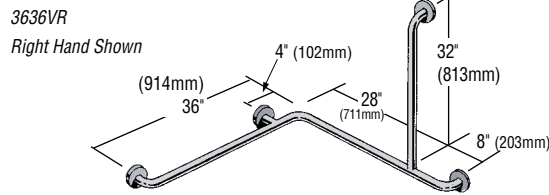

**B**oth vertical and horizontal bars are recommended for stability in the shower. TSM recommends vertical bars at the point of entry to the shower and a horizontal bar on the service wall. Fastener kits are ordered separately (see page 23).

Dimensions are centerline unless noted otherwise.

- These shower bars are Series H/R-1 satin finish stainless steel with 1½" O.D. tubing (38mm) and exposed screw flanges.
- (A) H-36/R-1 Basic Straight Bar;
  - (B) H-2424V/R-1, LH Shower Bar with Vertical Arm;
  - (C) H-483/R-1 Wraparound Bar;
  - (D) H-1632/R-1, RH Horizontal/Vertical Bar.

### 2424V Shower Bar with Vertical Arm

### 3636V Tub/Shower Bar

The 2424V and 3636V are multi-purpose bars that provide a vertical arm and two horizontal supports. When entering tub, if the bather's right hand grips the vertical, specify right hand. If reverse, specify left.