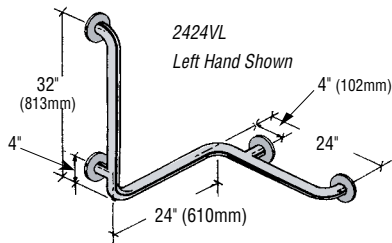

**B**oth vertical and horizontal bars are recommended for stability in the shower. TSM recommends vertical bars at the point of entry to the shower and a horizontal bar on the service wall. Fastener kits are ordered separately (see page 23).

Dimensions are centerline unless noted otherwise.

- These shower bars are Series H/R-1 satin finish stainless steel with 1½" O.D. tubing (38mm) and exposed screw flanges.
- (A) H-36/R-1 Basic Straight Bar;
  - (B) H-2424V/R-1, LH Shower Bar with Vertical Arm;
  - (C) H-483/R-1 Wraparound Bar;
  - (D) H-1632/R-1, RH Horizontal/Vertical Bar.

### 2424V Shower Bar with Vertical Arm

### 3636V Tub/Shower Bar

The 2424V and 3636V are multi-purpose bars that provide a vertical arm and two horizontal supports. When entering tub, if the bather's right hand grips the vertical, specify right hand. If reverse, specify left.