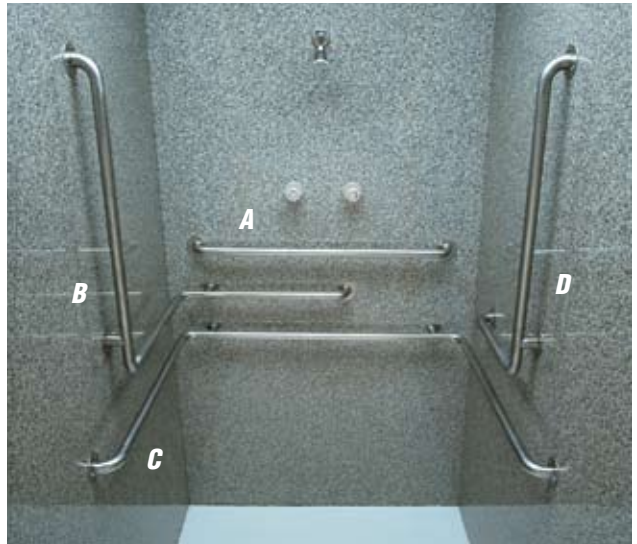

**B**oth vertical and horizontal bars are recommended for stability in the shower. TSM recommends vertical bars at the point of entry to the shower and a horizontal bar on the service wall. Fastener kits are ordered separately (see page 23).

Dimensions are centerline unless noted otherwise.

- These shower bars are Series H/R-1 satin finish stainless steel with 1½" O.D. tubing (38mm) and exposed screw flanges.
- (A) H-36/R-1 Basic Straight Bar;
  - (B) H-2424V/R-1, LH Shower Bar with Vertical Arm;
  - (C) H-483/R-1 Wraparound Bar;
  - (D) H-1632/R-1, RH Horizontal/Vertical Bar.

### 3636V Tub/Shower Bar

The 2424V and 3636V are multi-purpose bars that provide a vertical arm and two horizontal supports. When entering tub, if the bather's right hand grips the vertical, specify right hand. If reverse, specify left.

### 230 Sitz Bath Bar

Wall-mounted bar with outrigger for stability. When sitting in sitz bath, if the bather's right hand grips the vertical, specify right hand. If reverse, specify left.