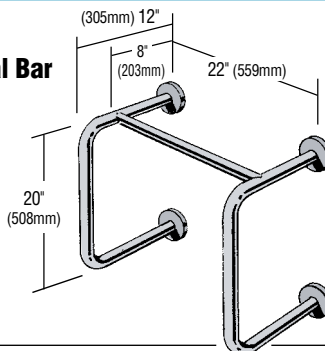

202 Urinal Bar