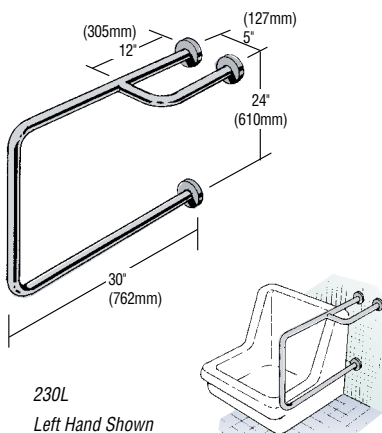

**B**oth vertical and horizontal bars are recommended for stability in the shower. TSM recommends vertical bars at the point of entry to the shower and a horizontal bar on the service wall. Fastener kits are ordered separately (see page 23).

### 3636V Tub/Shower Bar

The 2424V and 3636V are multi-purpose bars that provide a vertical arm and two horizontal supports. When entering tub, if the bather's right hand grips the vertical, specify right hand. If reverse, specify left.

### 483/C-70 Wraparound Bar with Sleeved Mid Support

Offers support on all three walls of shower. Bar is custom fabricated to finish wall dimensions. The 483 has smooth, one-piece construction with no sleeves. The 483/C-70 is fabricated and shipped in components with sleeved mid-support covering joint connection.

### 230 Sitz Bath Bar

Wall-mounted bar with outrigger for stability. When sitting in sitz bath, if the bather's right hand grips the vertical, specify right hand. If reverse, specify left.