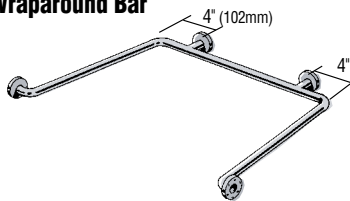

483 Wraparound Bar