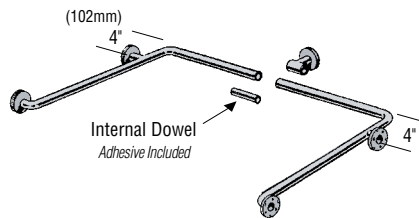

**B**oth vertical and horizontal bars are recommended for stability in the shower. TSM recommends vertical bars at the point of entry to the shower and a horizontal bar on the service wall. Fastener kits are ordered separately (see page 23).

Dimensions are centerline unless noted otherwise.

- These shower bars are Series H/R-1 satin finish stainless steel with 1½" O.D. tubing (38mm) and exposed screw flanges.
- (A) H-36/R-1 Basic Straight Bar;
  - (B) H-2424V/R-1, LH Shower Bar with Vertical Arm;
  - (C) H-483/R-1 Wraparound Bar;
  - (D) H-1632/R-1, RH Horizontal/Vertical Bar.

### 3636V Tub/Shower Bar

The 2424V and 3636V are multi-purpose bars that provide a vertical arm and two horizontal supports. When entering tub, if the bather's right hand grips the vertical, specify right hand. If reverse, specify left.

### 483/C-70 Wraparound Bar with Sleeved Mid Support

Offers support on all three walls of shower. Bar is custom fabricated to finish wall dimensions. The 483 has smooth, one-piece construction with no sleeves. The 483/C-70 is fabricated and shipped in components with sleeved mid-support covering joint connection.