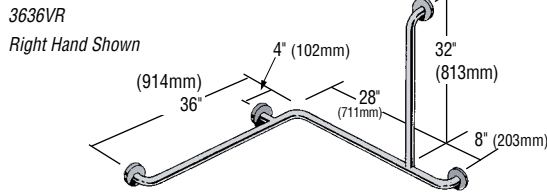

Both vertical and horizontal bars are recommended for stability in the shower. TSM recommends vertical bars at the point of entry to the shower and a horizontal bar on the service wall. Fastener kits are ordered separately (see page 23).

Dimensions are centerline unless noted otherwise.

These shower bars are Series H/R-1 satin finish stainless steel with 1½" O.D. tubing (38mm) and exposed screw flanges.

(A) H-36/R-1 Basic Straight Bar;
 (B) H-2424V/R-1, LH Shower Bar with Vertical Arm;
 (C) H-483/R-1 Wraparound Bar;
 (D) H-1632/R-1, RH Horizontal/Vertical Bar.

Shower Bars

2424V Shower Bar with Vertical Arm

3636V Tub/Shower Bar

The 2424V and 3636V are multi-purpose bars that provide a vertical arm and two horizontal supports. When entering tub, if the bather's right hand grips the vertical, specify right hand. If reverse, specify left.

483 Wraparound Bar

483/C-70 Wraparound Bar with Sleeved Mid Support

Offers support on all three walls of shower. Bar is custom fabricated to finish wall dimensions. The 483 has smooth, one-piece construction with no sleeves. The 483/C-70 is fabricated and shipped in components with sleeved mid-support covering joint connection.