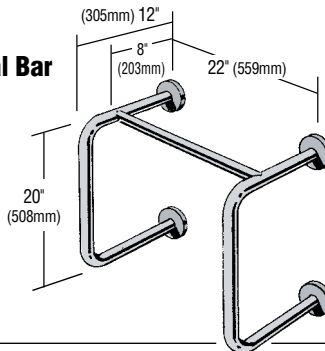

Dimensions are centerline unless noted otherwise.

These shower bars are Series H/R-1 satin finish stainless steel with 1½" O.D. tubing (38mm) and exposed screw flanges.

(A) H-36/R-1 Basic Straight Bar;
 (B) H-2424V/R-1, LH Shower Bar with Vertical Arm;
 (C) H-483/R-1 Wraparound Bar;
 (D) H-1632/R-1, RH Horizontal/Vertical Bar.

Shower Bars

2424V Shower Bar with Vertical Arm

3636V Tub/Shower Bar

The 2424V and 3636V are multi-purpose bars that provide a vertical arm and two horizontal supports. When entering tub, if the bather's right hand grips the vertical, specify right hand. If reverse, specify left.

483 Wraparound Bar

483/C-70 Wraparound Bar with Sleeved Mid Support

Offers support on all three walls of shower. Bar is custom fabricated to finish wall dimensions. The 483 has smooth, one-piece construction with no sleeves. The 483/C-70 is fabricated and shipped in components with sleeved mid-support covering joint connection.

Specialty Bars

230 Sitz Bath Bar

Wall-mounted bar with outrigger for stability. When sitting in sitz bath, if the bather's right hand grips the vertical, specify right hand. If reverse, specify left.

202 Urinal Bar