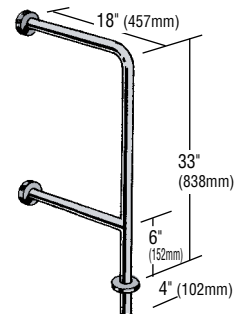

Dimensions are centerline unless noted otherwise.

These shower bars are Series H/R-1 satin finish stainless steel with 1½" O.D. tubing (38mm) and exposed screw flanges.

(A) H-36/R-1 Basic Straight Bar;
 (B) H-2424V/R-1, LH Shower Bar with Vertical Arm;
 (C) H-483/R-1 Wraparound Bar;
 (D) H-1632/R-1, RH Horizontal/Vertical Bar.

483 Wraparound Bar

483/C-70 Wraparound Bar with Sleeved Mid Support

Offers support on all three walls of shower. Bar is custom fabricated to finish wall dimensions. The 483 has smooth, one-piece construction with no sleeves. The 483/C-70 is fabricated and shipped in components with sleeved mid-support covering joint connection.

Specialty Bars

230 Sitz Bath Bar

Wall-mounted bar with outrigger for stability. When sitting in sitz bath, if the bather's right hand grips the vertical, specify right hand. If reverse, specify left.

202 Urinal Bar

1833WX Drinking Fountain Bar with 4" Extension

For Concrete Installation
 Drinking fountain bars alert sight-impaired of obstruction of drinking fountain. The 1833WX has a 4" extension to set bar into a concrete floor.