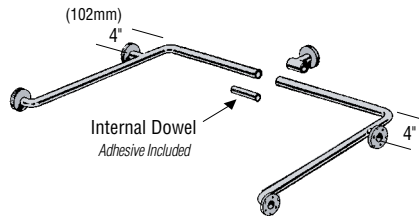

Both vertical and horizontal bars are recommended for stability in the shower. TSM recommends vertical bars at the point of entry to the shower and a horizontal bar on the service wall. Fastener kits are ordered separately (see page 23).

Dimensions are centerline unless noted otherwise.

These shower bars are Series H/R-1 satin finish stainless steel with 1½" O.D. tubing (38mm) and exposed screw flanges.

(A) H-36/R-1 Basic Straight Bar;
 (B) H-2424V/R-1, LH Shower Bar with Vertical Arm;
 (C) H-483/R-1 Wraparound Bar;
 (D) H-1632/R-1, RH Horizontal/Vertical Bar.

Shower Bars

2424V Shower Bar with Vertical Arm

3636V Tub/Shower Bar

The 2424V and 3636V are multi-purpose bars that provide a vertical arm and two horizontal supports. When entering tub, if the bather's right hand grips the vertical, specify right hand. If reverse, specify left.

483 Wraparound Bar

483/C-70 Wraparound Bar with Sleeved Mid Support

Offers support on all three walls of shower. Bar is custom fabricated to finish wall dimensions. The 483 has smooth, one-piece construction with no sleeves. The 483/C-70 is fabricated and shipped in components with sleeved mid-support covering joint connection.