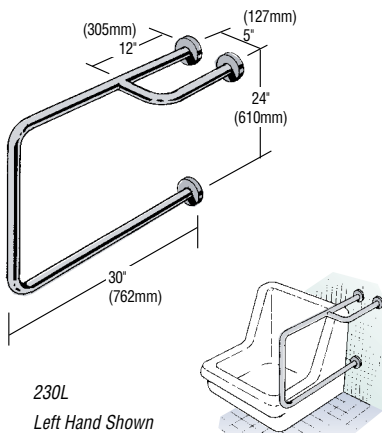

Specialty Bars

230 Sitz Bath Bar

Wall-mounted bar with outrigger for stability. When sitting in sitz bath, if the bather's right hand grips the vertical, specify right hand. If reverse, specify left.