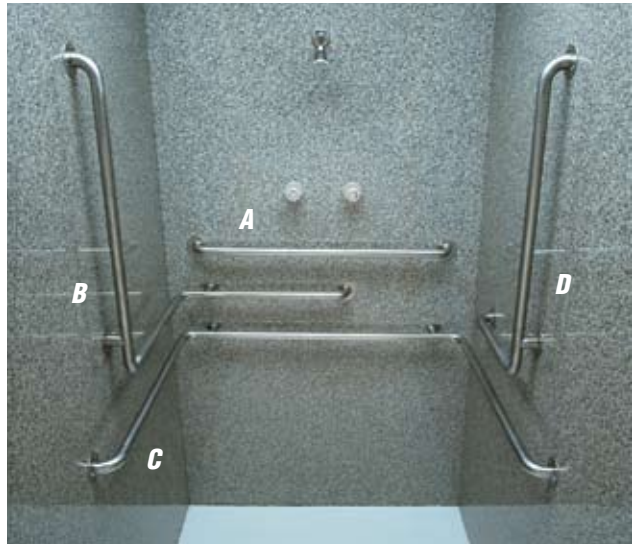

Both vertical and horizontal bars are recommended for stability in the shower. TSM recommends vertical bars at the point of entry to the shower and a horizontal bar on the service wall. Fastener kits are ordered separately (see page 23).

Dimensions are centerline unless noted otherwise.

These shower bars are Series H/R-1 satin finish stainless steel with 1½" O.D. tubing (38mm) and exposed screw flanges.

(A) H-36/R-1 Basic Straight Bar;
 (B) H-2424V/R-1, LH Shower Bar with Vertical Arm;
 (C) H-483/R-1 Wraparound Bar;
 (D) H-1632/R-1, RH Horizontal/Vertical Bar.

Shower Bars

2424V Shower Bar with Vertical Arm

3636V Tub/Shower Bar

The 2424V and 3636V are multi-purpose bars that provide a vertical arm and two horizontal supports. When entering tub, if the bather's right hand grips the vertical, specify right hand. If reverse, specify left.

483 Wraparound Bar

483/C-70 Wraparound Bar with Sleeved Mid Support

Offers support on all three walls of shower. Bar is custom fabricated to finish wall dimensions. The 483 has smooth, one-piece construction with no sleeves. The 483/C-70 is fabricated and shipped in components with sleeved mid-support covering joint connection.