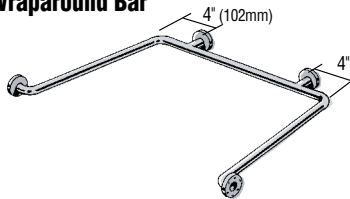

Both vertical and horizontal bars are recommended for stability in the shower. TSM recommends vertical bars at the point of entry to the shower and a horizontal bar on the service wall. Fastener kits are ordered separately (see page 23).

Dimensions are centerline unless noted otherwise.

These shower bars are Series H/R-1 satin finish stainless steel with 1½" O.D. tubing (38mm) and exposed screw flanges.

(A) H-36/R-1 Basic Straight Bar;
 (B) H-2424V/R-1, LH Shower Bar with Vertical Arm;
 (C) H-483/R-1 Wraparound Bar;
 (D) H-1632/R-1, RH Horizontal/Vertical Bar.

Shower Bars

2424V Shower Bar with Vertical Arm

3636V Tub/Shower Bar

The 2424V and 3636V are multi-purpose bars that provide a vertical arm and two horizontal supports. When entering tub, if the bather's right hand grips the vertical, specify right hand. If reverse, specify left.

483 Wraparound Bar

483/C-70 Wraparound Bar with Sleeved Mid Support

Offers support on all three walls of shower. Bar is custom fabricated to finish wall dimensions. The 483 has smooth, one-piece construction with no sleeves. The 483/C-70 is fabricated and shipped in components with sleeved mid-support covering joint connection.