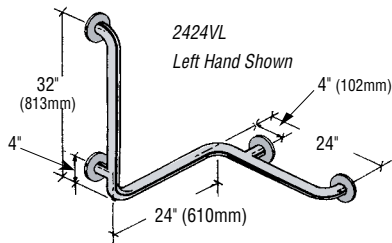

Both vertical and horizontal bars are recommended for stability in the shower. TSM recommends vertical bars at the point of entry to the shower and a horizontal bar on the service wall. Fastener kits are ordered separately (see page 23).

Dimensions are centerline unless noted otherwise.

These shower bars are Series H/R-1 satin finish stainless steel with 1½" O.D. tubing (38mm) and exposed screw flanges.

(A) H-36/R-1 Basic Straight Bar;
 (B) H-2424V/R-1, LH Shower Bar with Vertical Arm;
 (C) H-483/R-1 Wraparound Bar;
 (D) H-1632/R-1, RH Horizontal/Vertical Bar.

Shower Bars

2424V Shower Bar with Vertical Arm

3636V Tub/Shower Bar

The 2424V and 3636V are multi-purpose bars that provide a vertical arm and two horizontal supports. When entering tub, if the bather's right hand grips the vertical, specify right hand. If reverse, specify left.

483 Wraparound Bar

483/C-70 Wraparound Bar with Sleeved Mid Support

Offers support on all three walls of shower. Bar is custom fabricated to finish wall dimensions. The 483 has smooth, one-piece construction with no sleeves. The 483/C-70 is fabricated and shipped in components with sleeved mid-support covering joint connection.